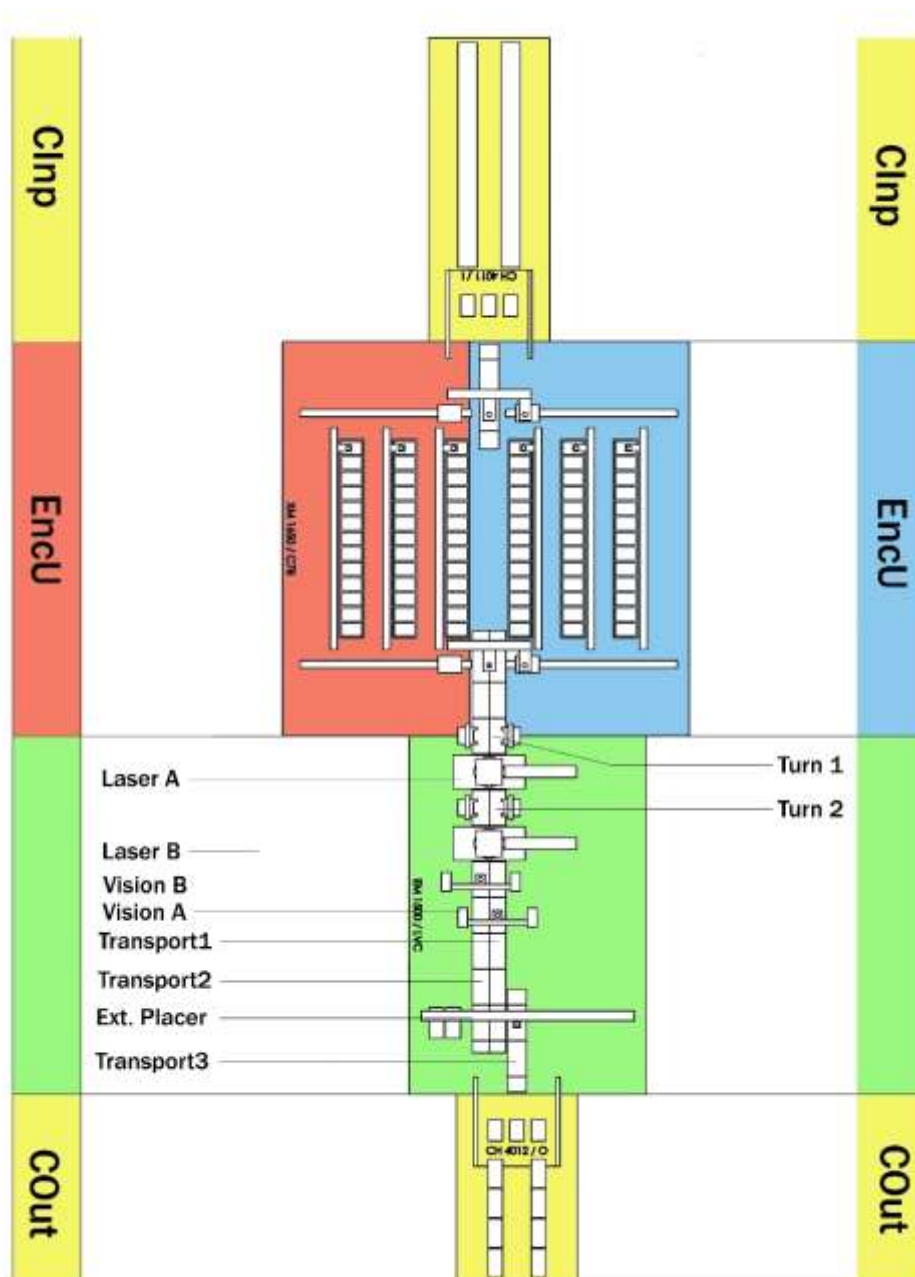

SYSTEM CONFIGURATION

1.1 Module input

- Max capacity = 10 card stackers (up to 500 cards each)

1.2 Module Coding

- 78 contact chip encoding stations (8 contact pins per position)

1.3 Module Laser

- 2 lines with
 - o 1 laser each (**ROFIN Powerline 20F**, >18W, 20 to 80 kHz, 1064 nm)
 - o 1 vision station each (OCV and barcode inspection)
 - o 2 card turning stations each

1.4 Module Output

- Max capacity = 4 card stackers (up to 500 cards each)

1.5 Machine performance & status

- Double Card Recognition
- Open universal personalization management system
- Throughput: up to 6000 UPH (max transfer speed)
- Improved rejects outsourcing mechanism
- Equipment fully maintained and operational until 2024
- Numerous original spare parts are available
- Optionally modules/parts can be sold separately

SCP 5700, 24A01

- Selling price: communicated upon request

1.6 Dimensions of the modules:

- Input_unit: 1250 x 500 x 1850 [mm]
- Encoding_unit: 1650 x 1700 x 1850 [mm]
- Laser_unit: 1500 x 1000 x 1850 [mm]
- Output_unit: 800 x 500 x 1850 [mm]
- Exhaust system: 400 x 670 x 740 [mm]
- Control cabinet: 620 x 800 x 2000 [mm]